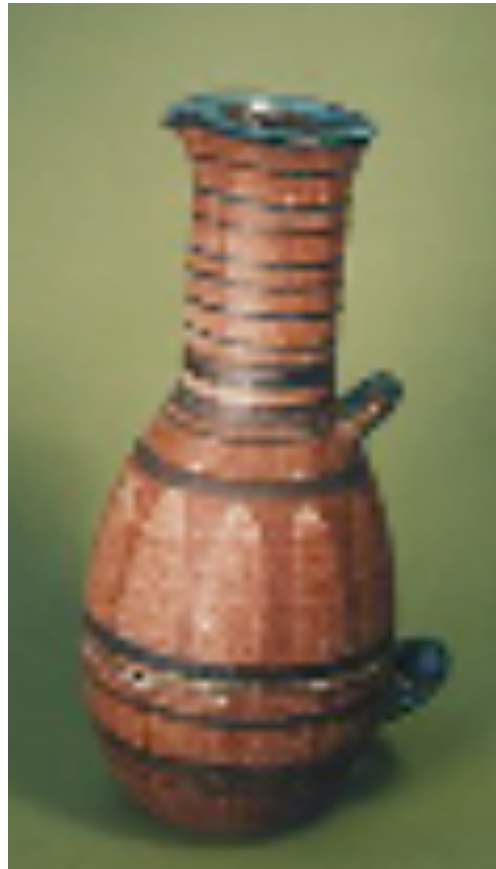

## GALLERY

**Mary Tuthill Lindheim**

Pitcher with straw handle (handle not pictured)  
Hand made brass setting on brass disc with beach pebbles

USA, c.1950's

10.5" H

1,200